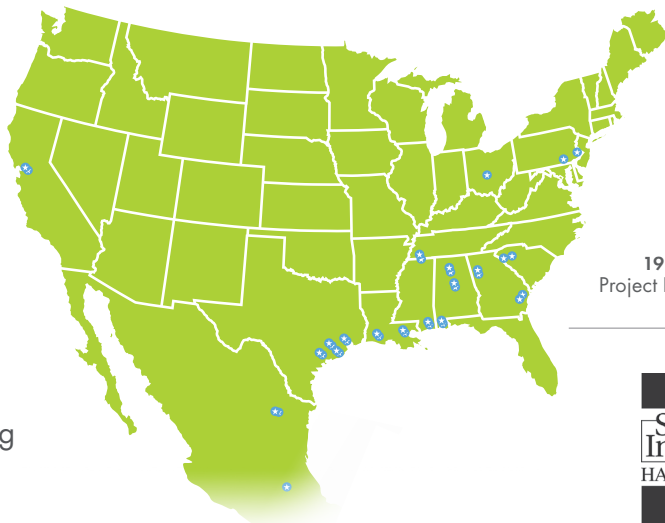

Industries

- Chemicals
- Refining
- Oil & Gas
- Pulp & Paper
- Steel & Heavy Manufacturing
- Pharma
- Power Generation